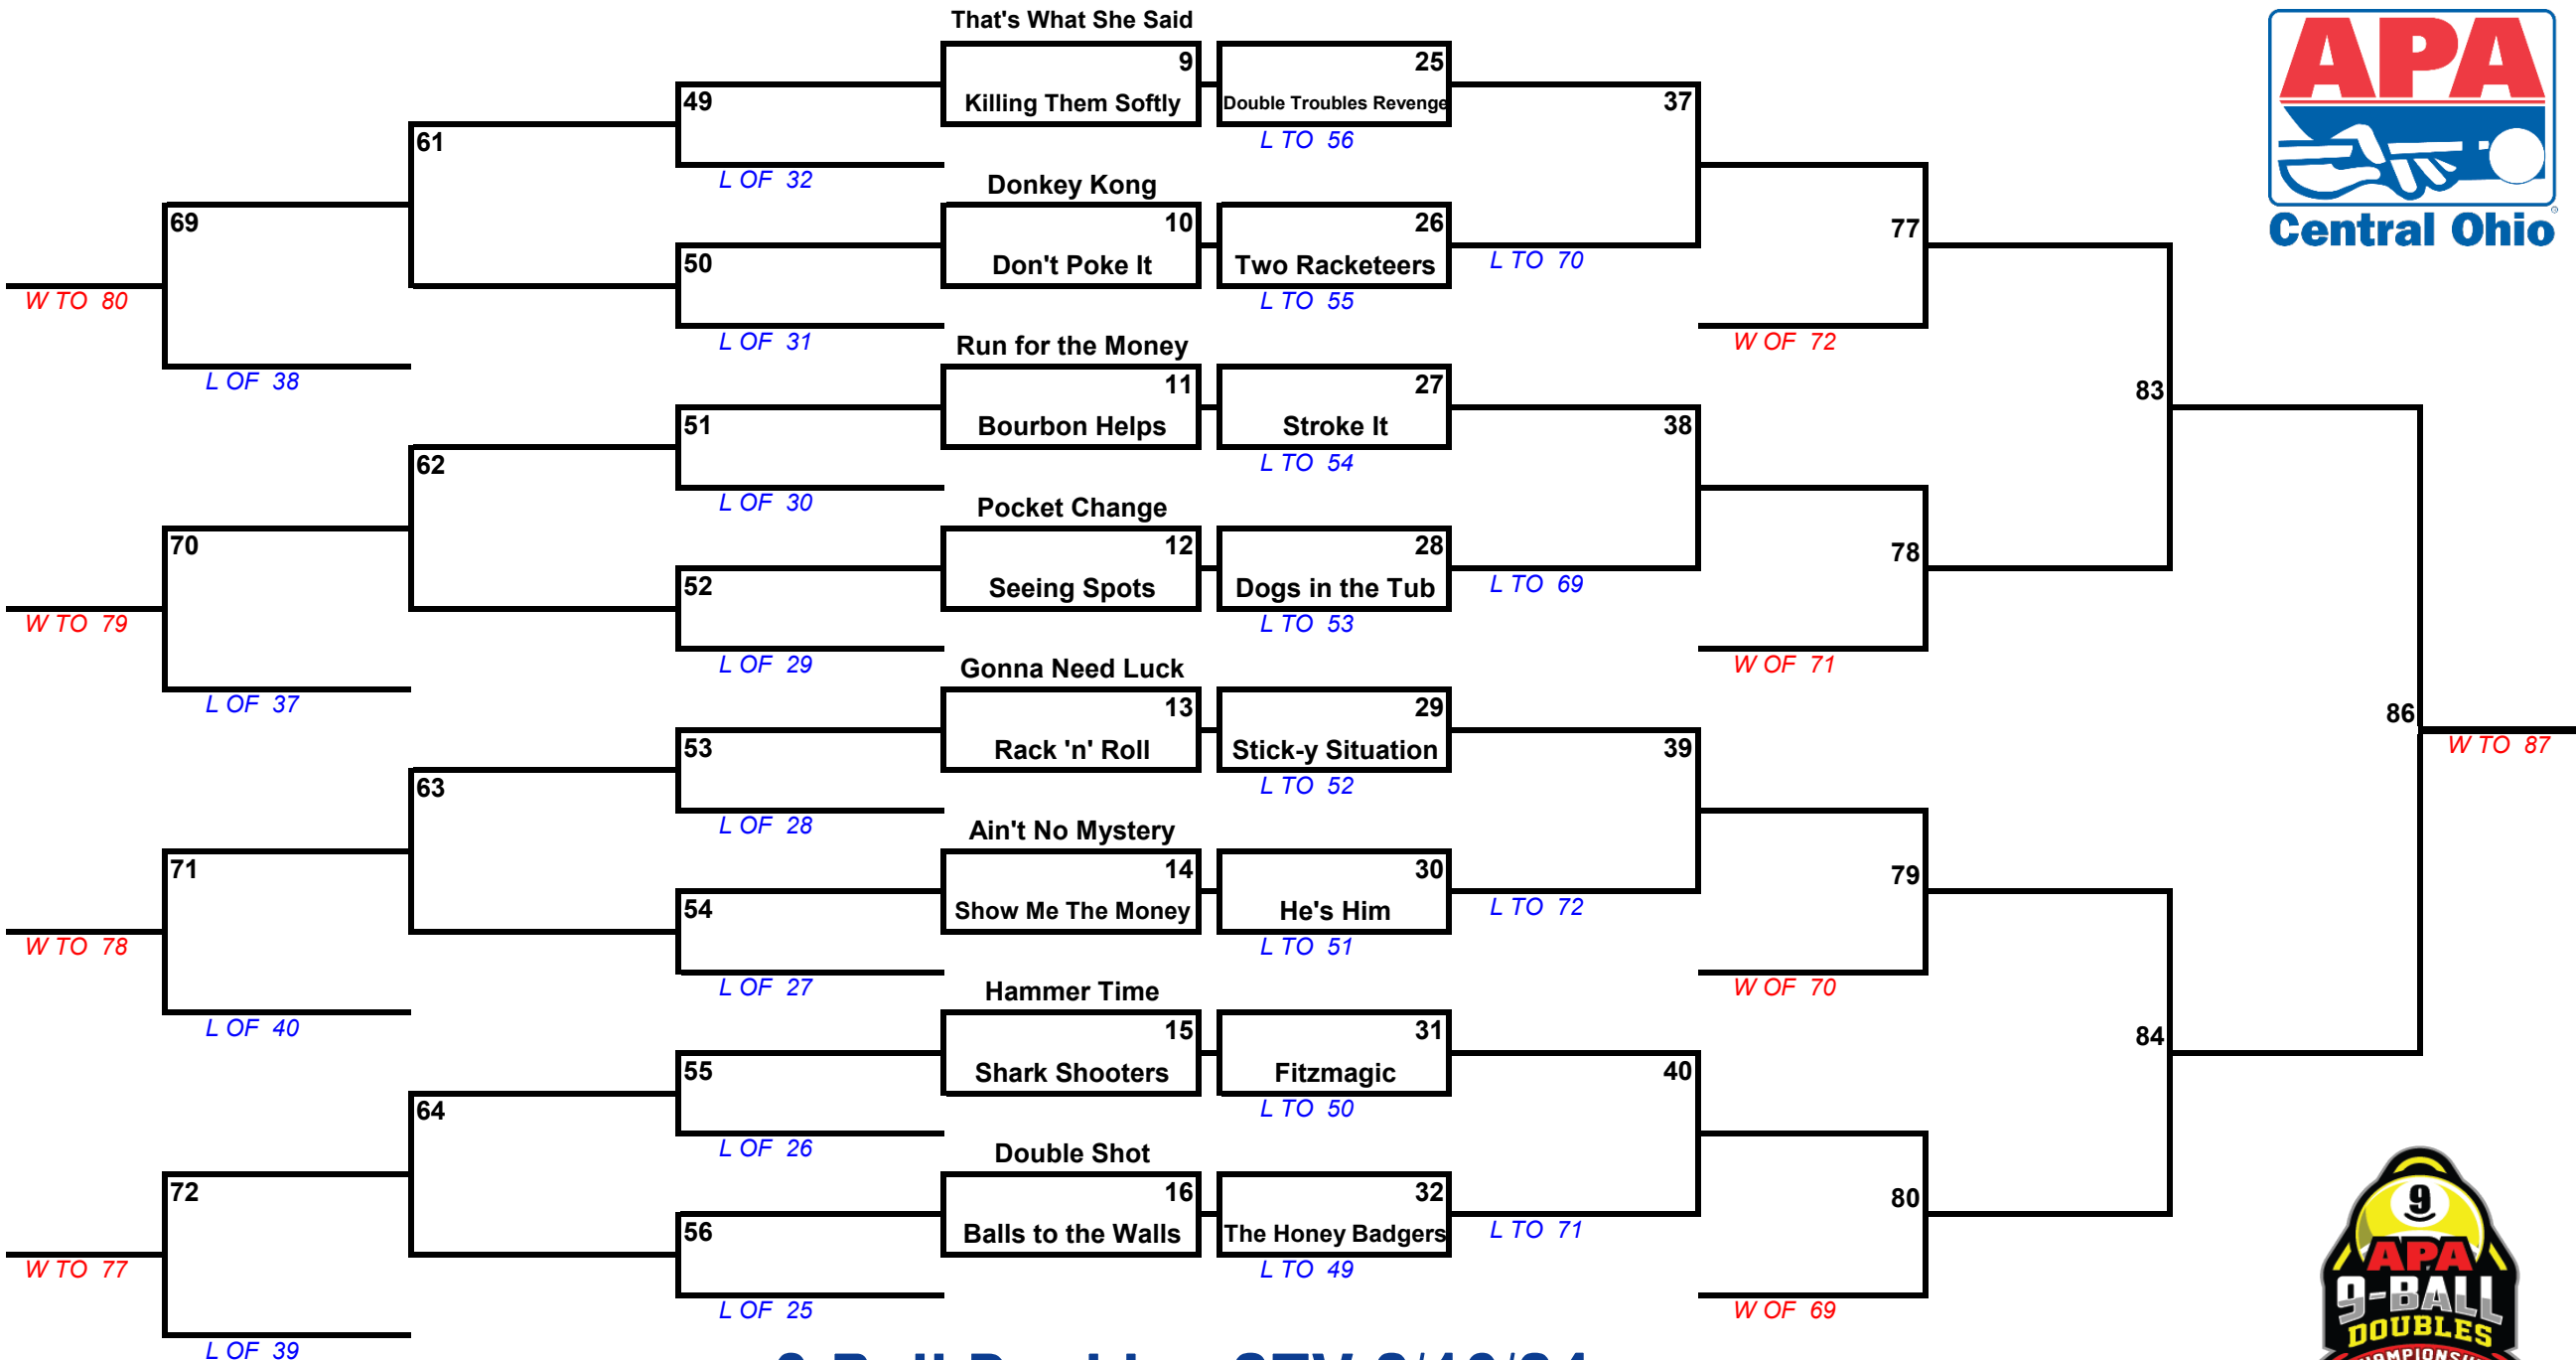

# 9 Ball Doubles STV 2/10/24

# 9 Ball Doubles STV 2/10/24

**9 Ball Doubles STV 2/10/24**